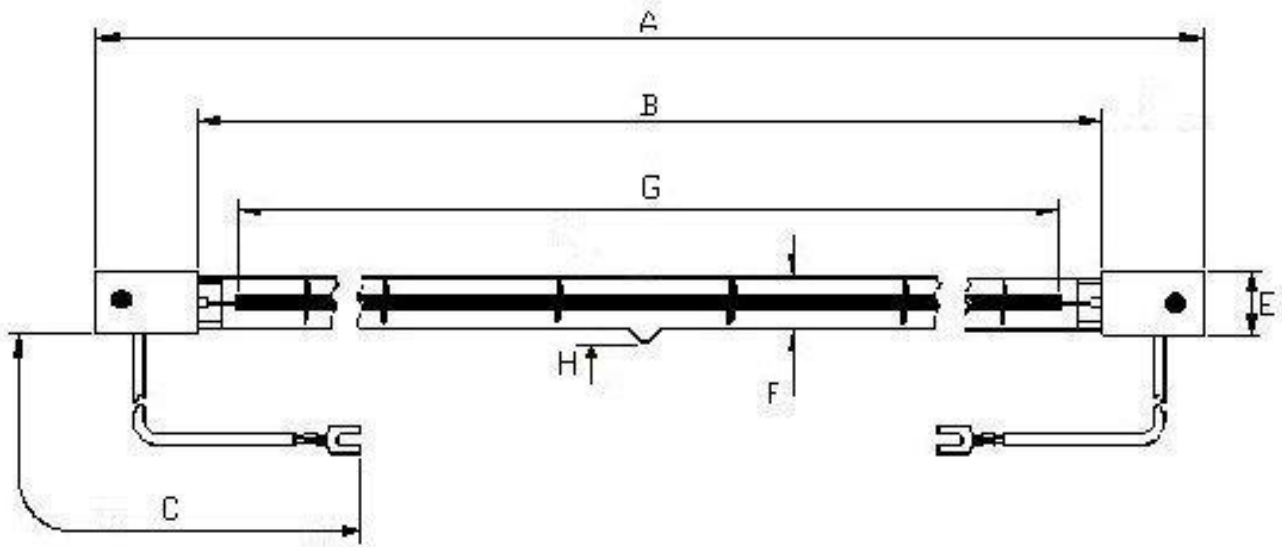

Victory Lighting Product Data Specification

Product Code: 64245020
Issue No: 6
Issue Date: 6 May 2004

Dimensions

A	216±2	E	15 Nom
B	176 Nom	F	10.5
C	230±5	G	176 Nom
		H	5 Max

All dimensions in mm unless otherwise stated

Technical Data

Volts	240	Colour Temp	2450
Watts	500	Life	5000
Finish	Clear	Burning Position	Horizontal
Cap	Sk15		

Leads; PTFE insulated with M4 fork terminals.

Weight on own: (Kg)

Weight in box: (Kg)

Inner Box Code: 205386

	L	W	D
Inner Box: (cm)	39	4.4	4.4

240V 500W Clear IR Lamp	Authorised By
-------------------------	---------------