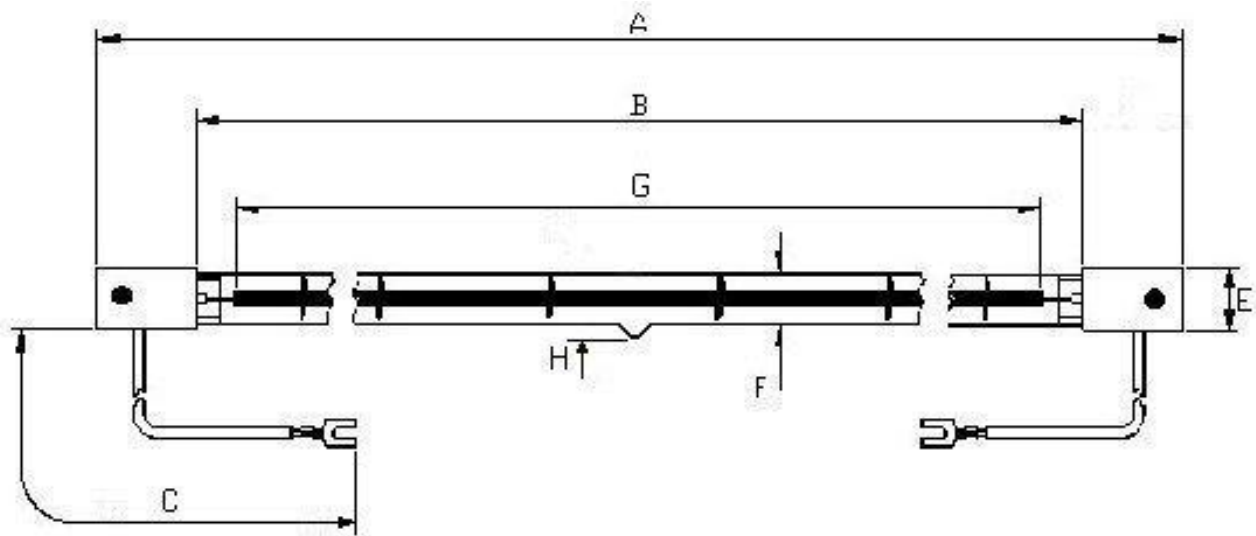

Victory Lighting Product Data Specification

Product Code: 64243022
Issue No: 5
Issue Date: 12 October 2004

Dimensions

A	216±2	F	10.5
B	176 nom	G	150 Nom
C	230±5	H	5 Max

All dimensions in mm unless otherwise stated

Technical Data

Volts	240	Colour Temp K	2450
Watts	300	Life Hrs	5000
Finish	Clear	Burning Position	Horizontal
Cap	Sk15		

Cap: Flexi Ceramic.

Lead: PTFE insulated with M4 fork terminals.

Weight on own: (Kg)

Weight in box: (Kg)

Inner Box Code: 205386

	L	W	D
Inner Box: (cm)	39	4.4	4.4

240V 300W IR Lamp	Authorised By
-------------------	---------------