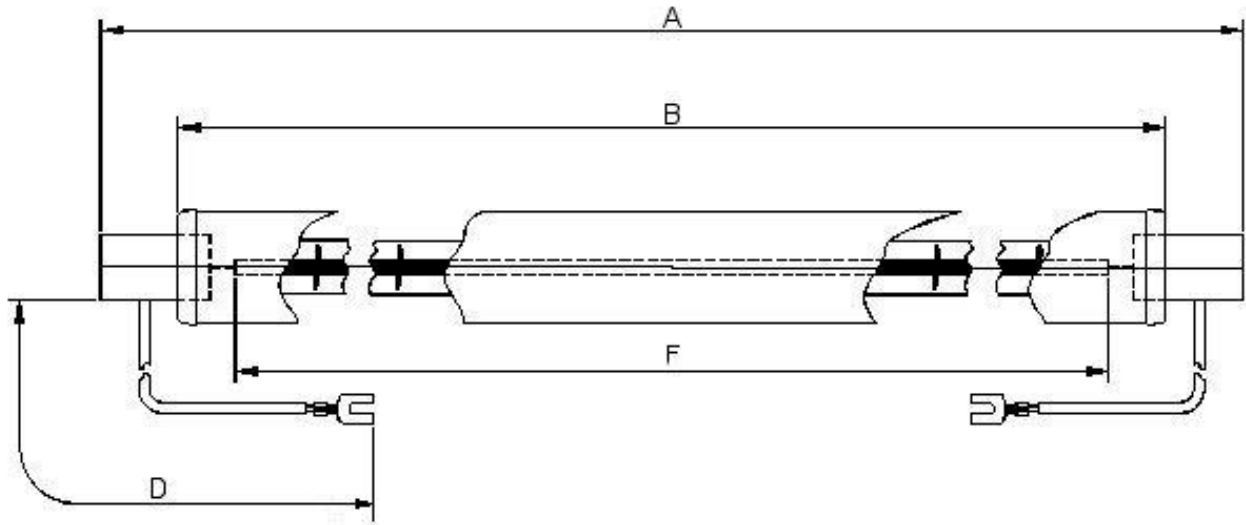

Victory Lighting Product Data Specification

Product Code: 64242030
Issue No: 7
Issue Date: 13 September 2006

Dimensions

A	346±2	D	230±5
B	306±2	F	270

All dimensions in mm unless otherwise stated

Technical Data

Volts	240	Life	5000
Watts	2000	Burning Position	Horizontal
Finish	Ruby jacket	Cap	Sk15

Leads: PTFE insulated with silicon impregnated glass fibre sleeve, M4 fork termination.

Ruby Quartz jacket 19 Diameter