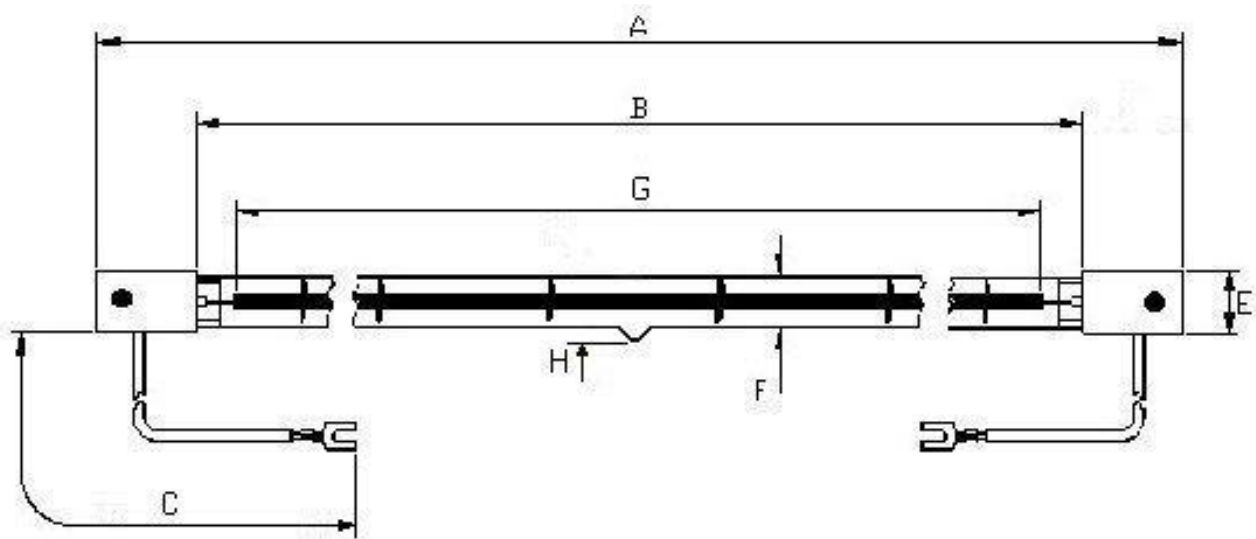

Victory Lighting Product Data Specification

Product Code: 6424153K
Issue No: 2
Issue Date: 25 April 2005

Dimensions

| | | | |
|---|---------|---|---------|
| A | 784±2 | F | 10.5 |
| B | 744 nom | G | 715 Nom |
| C | 220±5 | H | 5 Max |

All dimensions in mm unless otherwise stated

Technical Data

| | | | |
|--------|-----------|------------------|-----------|
| Volts | 240 | Life | 5000 |
| Watts | 1500 | Burning Position | Universal |
| Finish | Ruby slim | Cap | Sk15 |

Lead: PTFE insulated with silicon impregnated glass fibre sleeve with M4 fork terminals

| | |
|-----------------------------|---------------|
| 240v1500w Ruby slim IR LAMP | Authorised By |
|-----------------------------|---------------|