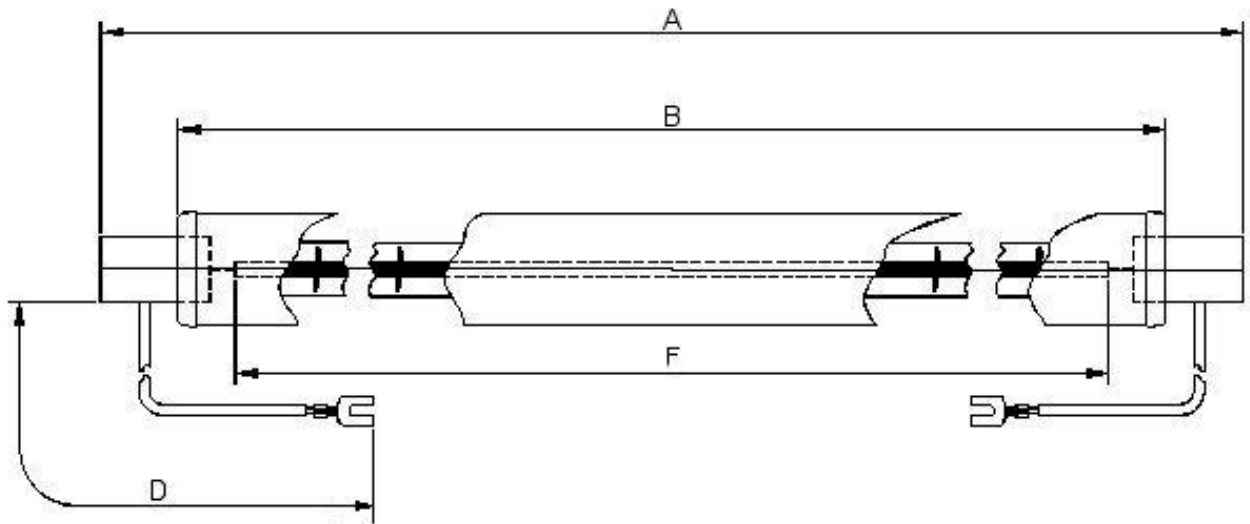

## Dimensions

A	526±2	D	230±5
B	486±2	F	460 Nom

All dimensions in mm unless otherwise stated

## Technical Data

Volts	230	Colour Temp	
Watts	1100	Life	5000
Finish	Ruby jacket	Burning Position	Universal
Cap	Sk15		

Lead: PTFE insulated with silicon impregnated glass fibre sleeve. M4 fork terminations.