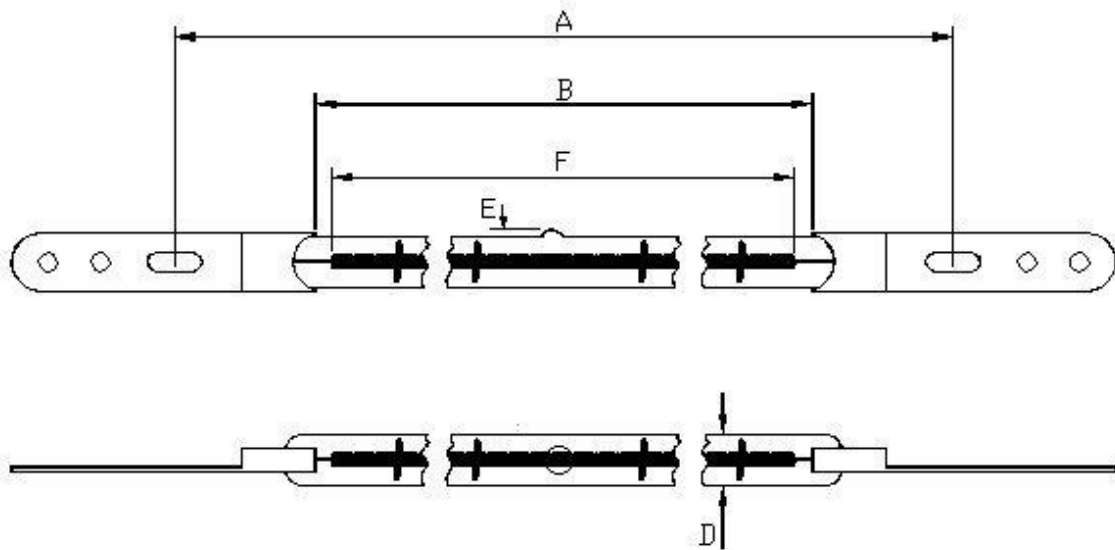

Victory Lighting Product Data Sheet

Product Code: 64241027
Issue No: 8
Issue Date: 9 January 2007

Dimensions

A	370±5	E	5 Max
B	300 nom	F	270 Nom
D	10.5		

All dimensions in mm unless otherwise stated

Technical Data

Volts	240	Colour Temp	2450
Watts	1000	Life	5000
Finish	Clear	Burning Position	Horizontal
Cap	Metal strap (X)		

Peak Wavelength 1.2µm

Weight on own: (Kg) 0.029

Weight in box: (Kg) 0.08

Inner Box Code: 205386

	L	W	D
Inner Box: (cm)	39	4.4	4.4

240V 1000W IR Lamp	Authorised By
--------------------	---------------