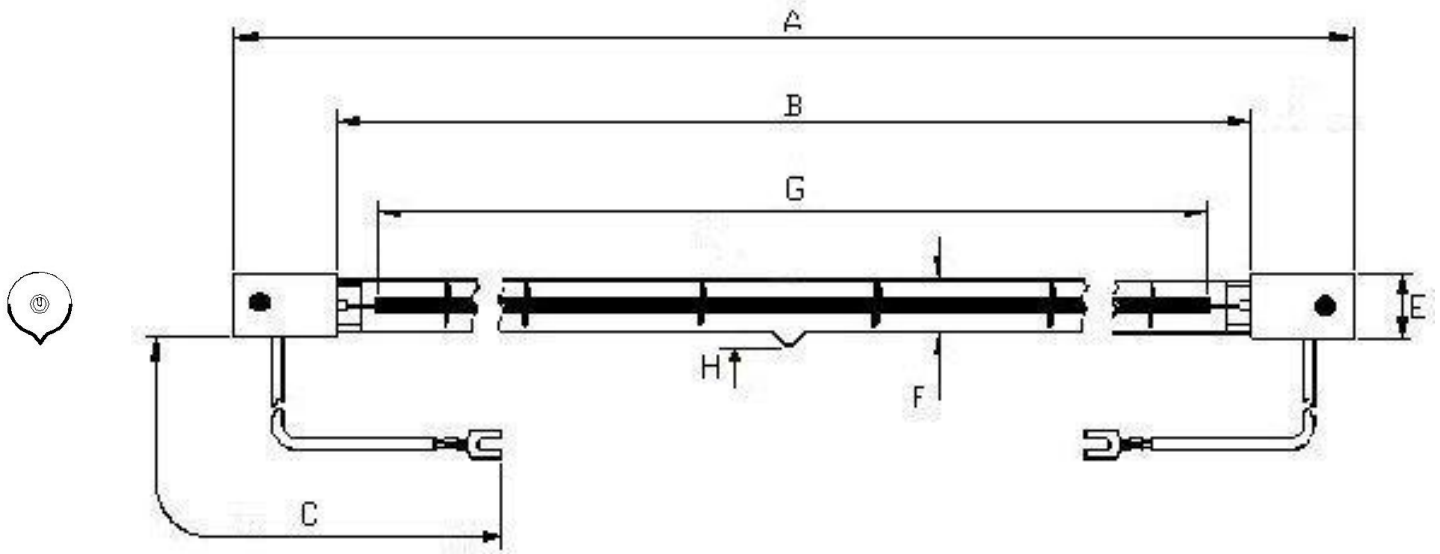

# Victory Lighting Product Data Specification

Product Code: 64231652

Issue No: 4

Issue Date: 20 September 2006

### Dimensions

A	222±2	E	15
B		F	10.5
C	140±5	G	157 Nom
D		H	5 Max

### Technical Data

All dimensions in mm unless otherwise stated

Volts	235	Colour Temp	
Watts	1600	Life	5000
Lumen/Watt	4-6	Burning Position	Universal
Finish	Clear/refl coat	Leads	Single ins.
Cap	Sk15		

<b>Weight on own: (Kg)</b>			
<b>Weight in box: (Kg)</b>			
<b>Inner Box Code:</b>	207230		
	<b>L</b>	<b>W</b>	<b>D</b>
<b>Inner Box: (cm)</b>	28.5	2.2	2.2