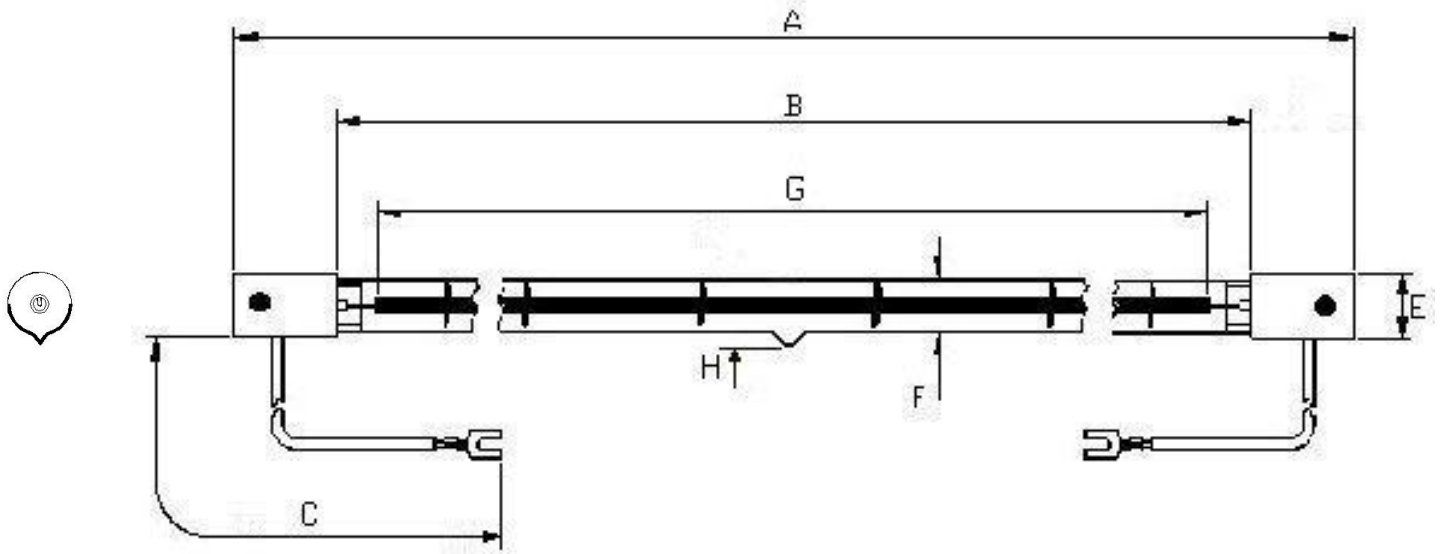

# Victory Lighting Product Data Specification

Product Code: 64231251  
Issue No: 4  
Issue Date: 28 October 2008

## Dimensions

A	222±2	E	15
B		F	10.5
C	140±5	G	157 Nom
D		H	5 Max

## Technical Data

All dimensions in mm unless otherwise stated

Volts	235	Colour Temp	
Watts	1200	Life	5000
Lumen/Watt	4-6	Burning Position	Universal
Finish	Clear/refl coat	Leads	Single ins.
Cap	Sk15		

<b>Weight on own: (Kg)</b>			
<b>Weight in box: (Kg)</b>			
<b>Inner Box Code:</b>	207230		
	<b>L</b>	<b>W</b>	<b>D</b>
<b>Inner Box: (cm)</b>	28.5	2.2	2.2