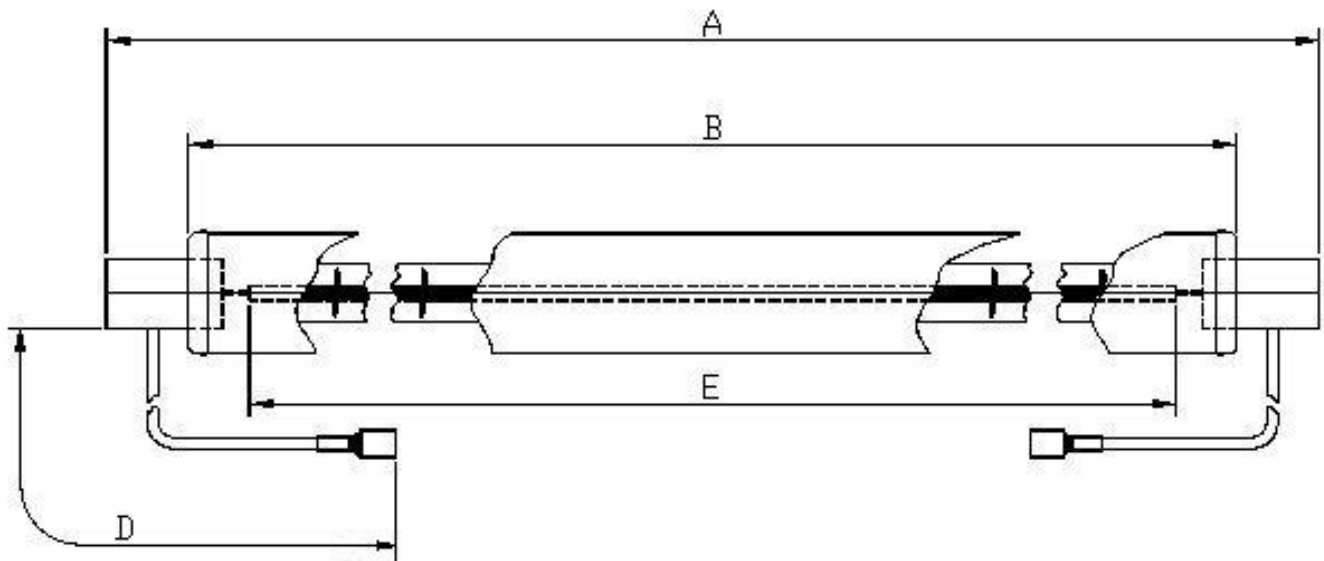

# Victory Lighting Product Data Specification

Product Code: 64118530  
Issue No: 7  
Issue Date: 6 January 2009

Dimensions

A	195±2	D	70±5
B	155 nom	E	126

All dimensions in mm unless otherwise stated

## Technical Data

Volts	110	Colour Temp	2400
Watts	850	Life	5000
Finish	Ruby jacket	Burning Position	Horizontal
Cap	Sk15		

Lead: PTFE insulated with silicon impregnated glass fibre sleeve, Davico terminals.