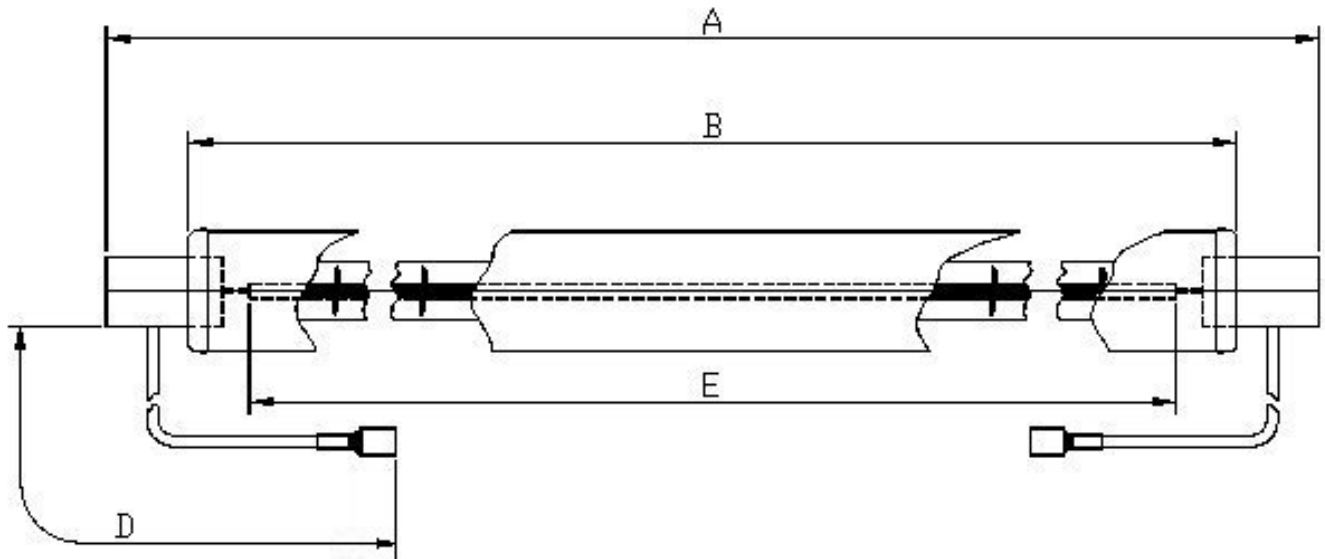

# Victory Lighting Product Data Specification

Product Code: 64248531  
Issue No: 6  
Issue Date: 26 September 2005

Dimensions

A	195±2	E	130 Nom
D	70±5		

All dimensions in mm unless otherwise stated

## Technical Data

Volts	240	Colour Temp	2400
Watts	850	Life	5000
Lumen/Watt	4-6	Burning Position	Horizontal
Finish	Ruby jacket	Leads	Double ins.
Cap	Sk15 (pt2)		

Peak Wavelength 1.2µm

Weight on own: (Kg)

Weight in box: (Kg)

Inner Box Code: 207230

	L	W	D
Inner Box: (cm)	28.5	2.2	2.2

240V 850W Ruby jacket IR Lamp	Authorised By
-------------------------------	---------------