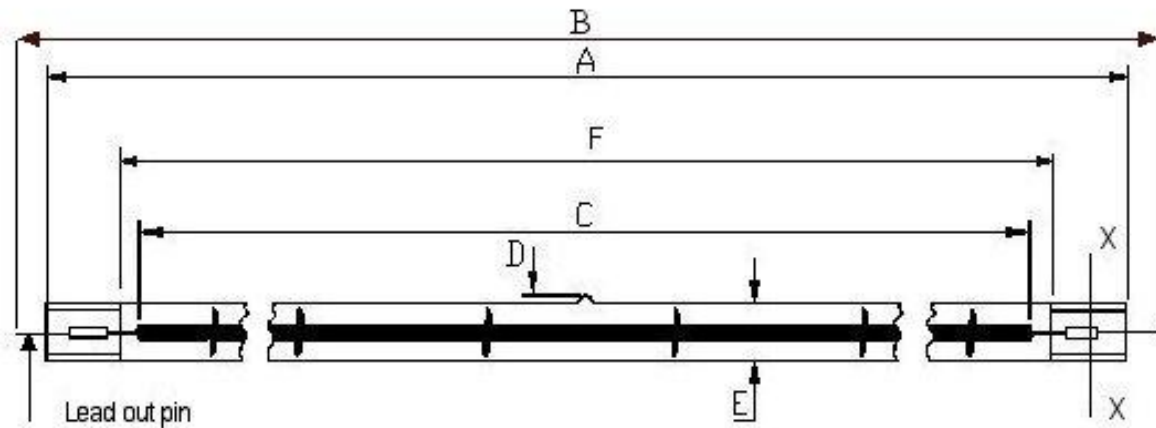

Victory Lighting Product Data Specification

Product Code: 64247022
Issue No: 7
Issue Date: 13 July 2011

Dimensions

A	214±2 with caps	D	2 Max
Lead Length	230±5	E	10.5

All dimensions in mm unless otherwise stated

Technical Data

Volts	240	Colour Temp K	2450
Watts	700	Life Hrs	5000
Finish	Clear	Burning Position	Horizontal
Cap	Sk15		

Cap: Ceramic flexi,

Leads: PTFE insulated with crimp terminals

Supplied, but not attached, for assembly by customer

Weight on own: (Kg)

Weight in box: (Kg)

Inner Box Code: 205294

	L	W	D
Inner Box: (cm)	39	4.4	4.4

240v 700w IR Lamp	Authorised By
-------------------	---------------