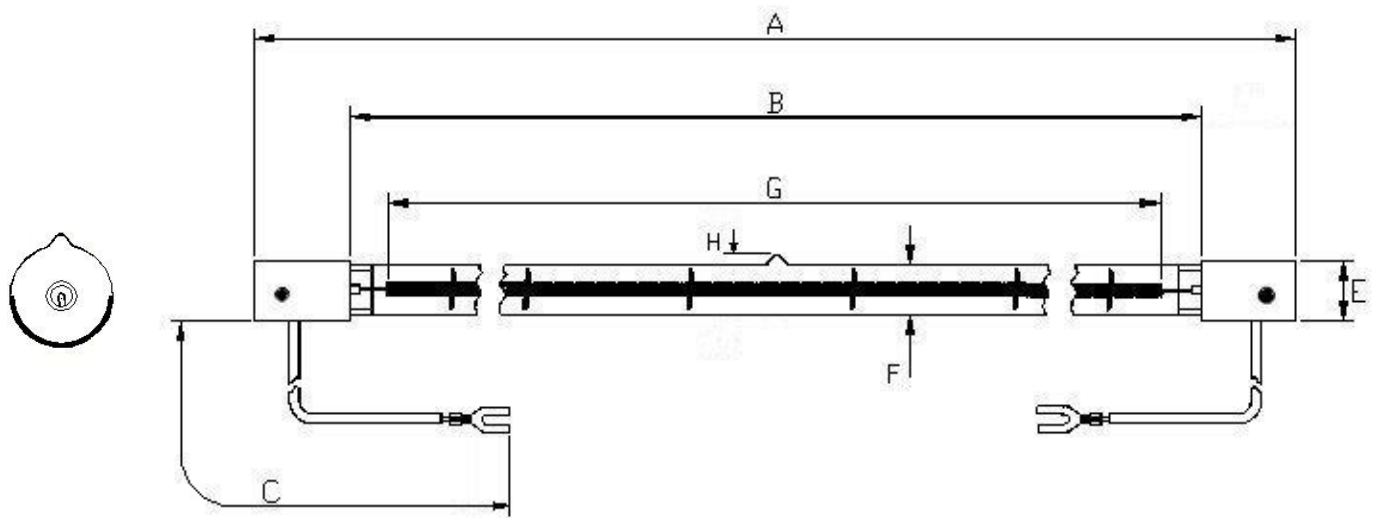

Victory Lighting Product Data Specification

Product Code: 64245052
Issue No: 5
Issue Date: 12 October 2004

Dimensions

A	216±2	F	10.5
B	176 nom	G	150 nom
C	230±5	H	5 Max

All dimensions in mm unless otherwise stated

Technical Data

Volts	240	Colour Temp K	2450
Watts	500	Life Hrs	5000
Finish	Clear/refl coat	Burning Position	Horizontal
Cap	Sk15		

Lead: PTFE insulated with M4 fork terminals

Lamp reflector coated

Weight on own: (Kg) 0.03

Weight in box: (Kg) 0.09

Inner Box Code: 205394

	L	W	D
Inner Box: (cm)	39	4.4	4.4

240V 500W Reflective coated IR Lamp	Authorised By
-------------------------------------	---------------