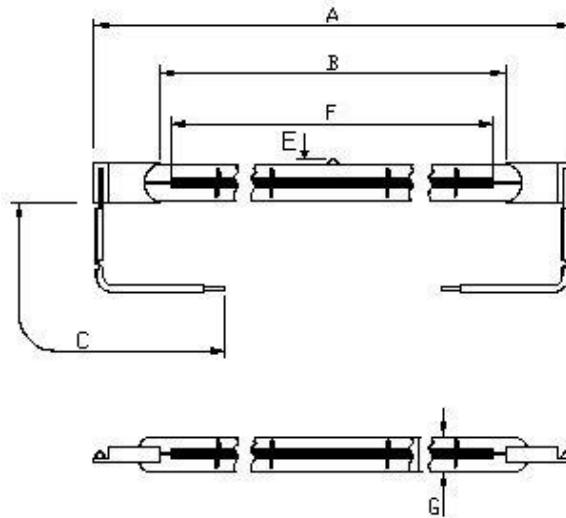

Lamp Product Data Specification

Product Code:	64245022
Issue No.:	5
Issue Date:	17 October 2004

Dimensions (in mm) :-			
A	225 ±2	E	5 Max
B	189 nom	F	160 Max
C	140±5	G	10.5

Technical Data :-			
Volts	240	Colour Temp K	2450
Watts	500	Life (hrs)	5000
Finish	Clear	Burning Position	Horizontal
Cap	Metal cap (Y)		

Other Manufacturing Instructions:			
Leads: Stranded nickel plated cable with no insulation, no terminal			
Weight on own: (Kg)			
Weight in box: (Kg)			
Inner Box Code: 205386			
	L	W	D
Inner Box: (cm)	39	4.4	4.4