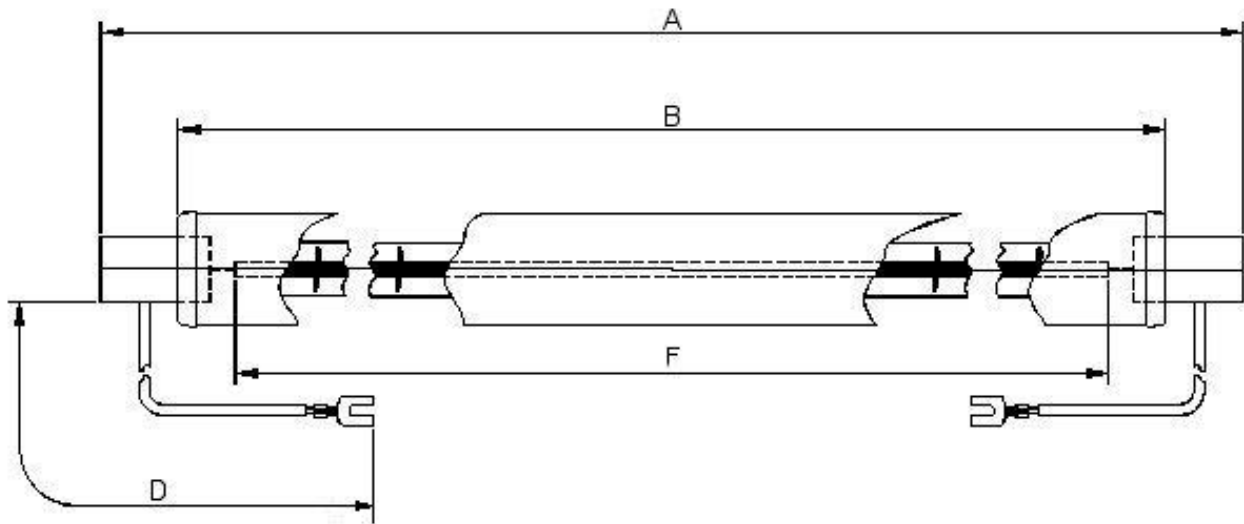

Victory Lighting Product Data Sheet

Product Code: 64245010
Issue No: 7
Issue Date: 6 May 2004

Dimensions

A	216±2	D	230±5
B	176±2	F	150 nom

All dimensions in mm unless otherwise stated

Technical Data

Volts	240	Colour Temp	2400
Watts	500	Life	5000
Finish	Clear	Burning Position	Horizontal
Cap	Sk15		

Lead: PTFE insulated with M4 fork terminals

Peak wavelength 1.21µm

Weight on own: (Kg)

Weight in box: (Kg)

Inner Box Code: 205386

	L	W	D
Inner Box: (cm)	39	4.4	4.4

240V 500W IR Lamp	Authorised By
-------------------	---------------