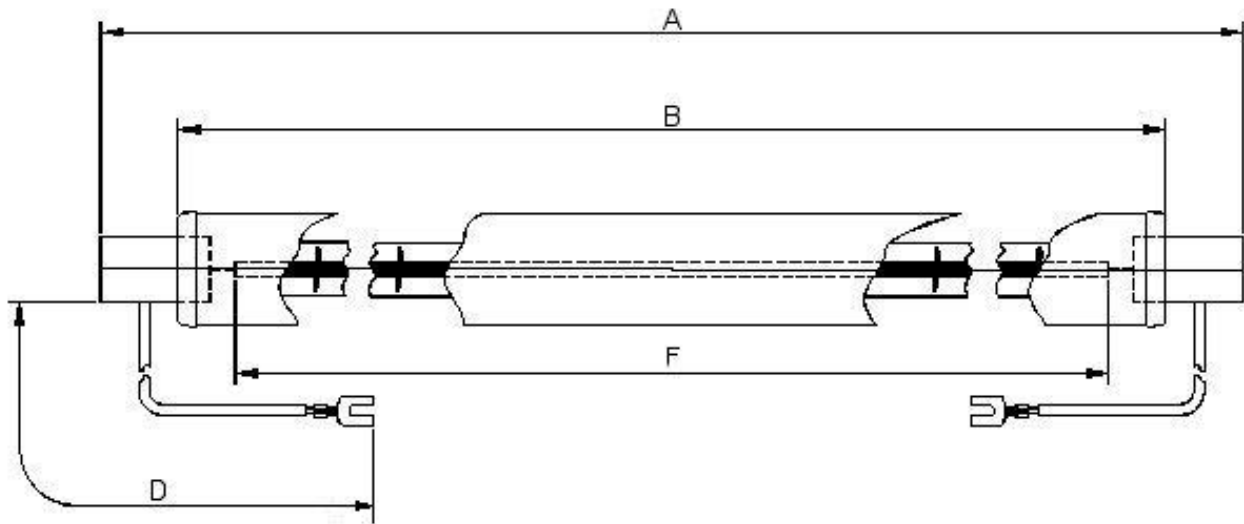

Victory Lighting Product Data Specification

Product Code: 64243010
Issue No: 6
Issue Date: 15 February 2005

Dimensions

A	216±2	D	230±5
B	176 nom	F	150 nom

All dimensions in mm unless otherwise stated

Technical Data

Volts	240	Colour Temp K	2450
Watts	300	Life Hrs	5000
Finish	Clear	Burning Position	Horizontal
Cap	Sk15		

Cap: Ceramic

Lead: PTFE insulated with M4 fork terminals

Clear jacket

Weight on own: (Kg)

Weight in box: (Kg)

Inner Box Code: 205386

	L	W	D
Inner Box: (cm)	39	4.4	4.4

240v 300W IR Lamp	Authorised By
-------------------	---------------