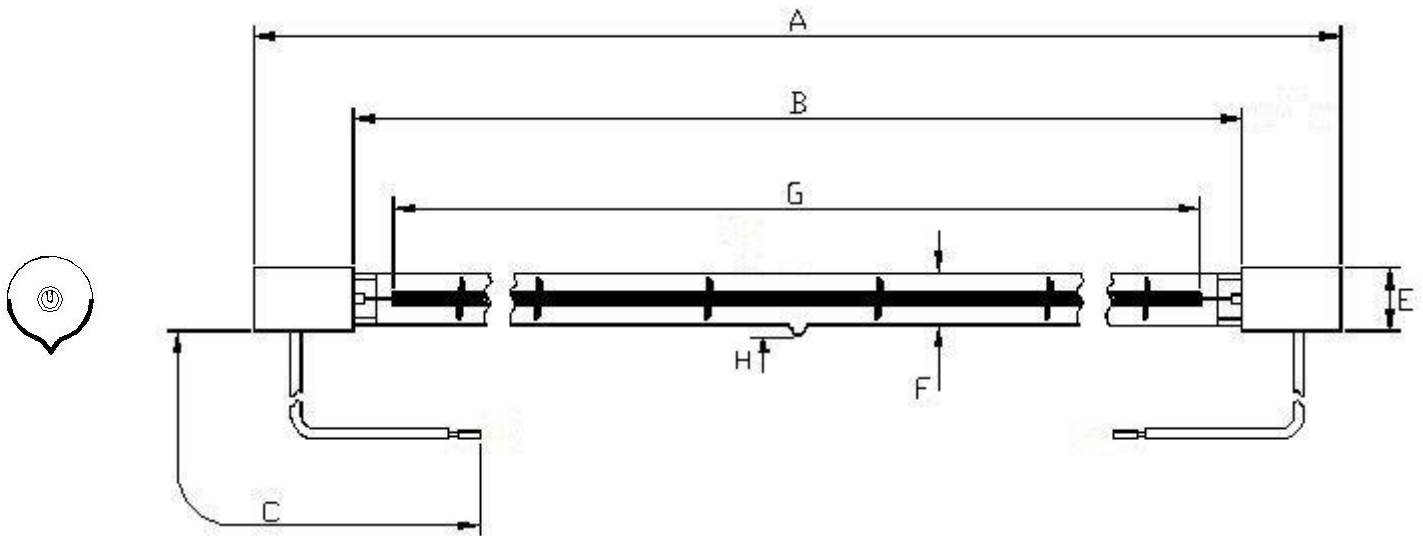

# Victory Lighting Product Data Specification

Product Code: 64242550  
Issue No: 3  
Issue Date: 9 January 2006

## Dimensions

A	354±2	F	10.5
B	314 nom	G	285 Nom
C	230±5	H	5 Max

All dimensions in mm unless otherwise stated

## Technical Data

Volts	240	Colour Temp K	2500
Watts	2500	Life Hrs	5000
Finish	Clear/refl coated	Burning Position	Horizontal
Cap	Sk15		

Cemented cap.

Lead: PTFE insulated with crimp terminal.

Reflector coated same side as leads and pip

Weight on own: (Kg)

Weight in box: (Kg)

Inner Box Code: 205386

	L	W	D
Inner Box: (cm)	39	4.4	4.4

240v 2500w Reflector coated IR Lamp

Authorised By