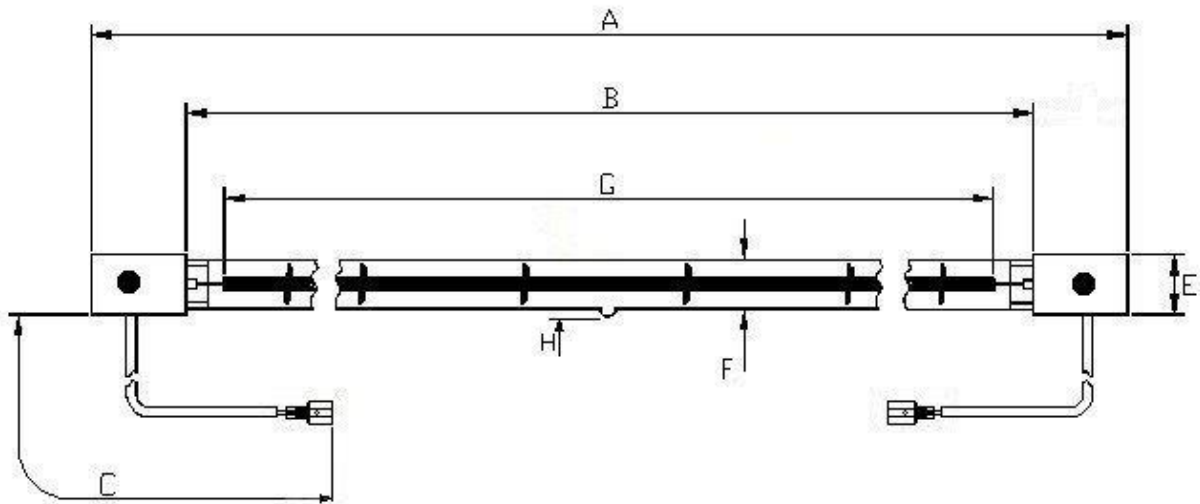

Victory Lighting Product Data Specification

Product Code: 64242074
Issue No: 1
Issue Date: 18 June 2010

Dimensions

A	353±2	F	12.0
B	313nom	G	280 Nom
C	360±5	H	5 Max

All dimensions in mm unless otherwise stated

Technical Data

Volts	240	Life	5000
Watts	2000	Burning Position	Universal
Finish	Gold Coating	Leads	Double ins
Cap	Sk 15		

Lead: PTFE insulated with silicon impregnated glass fibre sleeve with 6.3mm receptacle terminal

Cap stamped Victory

Weight on own: (Kg) 0.058

Weight in box: (Kg) 0.1

Inner Box Code:

	L	W	D
Inner Box: (cm)	39	3.3	3.3

240v 2000w Glare Reduction Lamp	Authorised By
---------------------------------	---------------