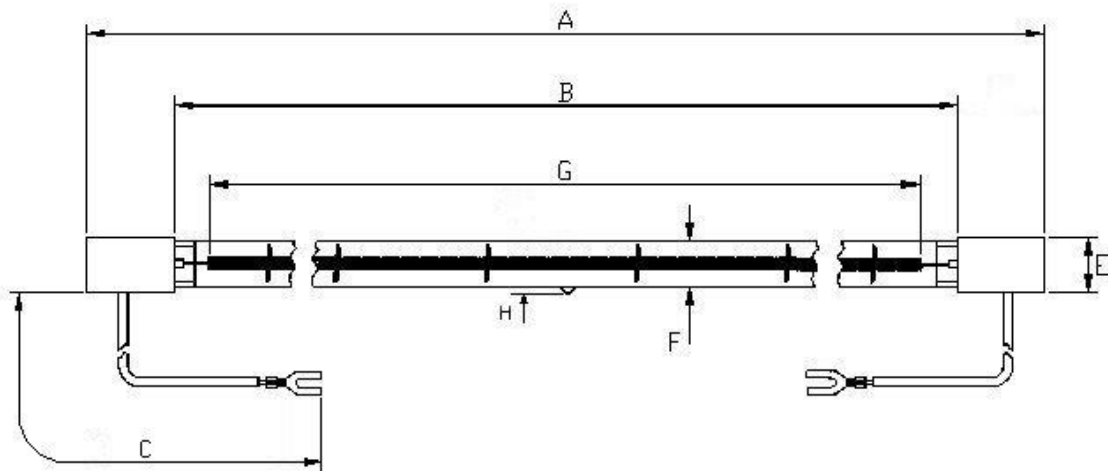

## Dimensions

A	353±2	F	12.0
B	313 nom	G	280 Nom
C	230±5	H	5 Max

All dimensions in mm unless otherwise stated

## Technical Data

Volts	240	Cap	SK 15
Watts	2000	Life	5000
Finish	Gold Coating	Burning Position	Horizontal

Lead: PTFE insulated with silicon impregnated glass fibre sleeve with M4 fork termination

Cap: Ceramic cemented

Cap stamped: Victory

Weight on own: (Kg)

Weight in box: (Kg)

Inner Box Code:

L      W      D

Inner Box: (cm)

240v 2000w Glare Reduction Lamp	Authorised By
---------------------------------	---------------