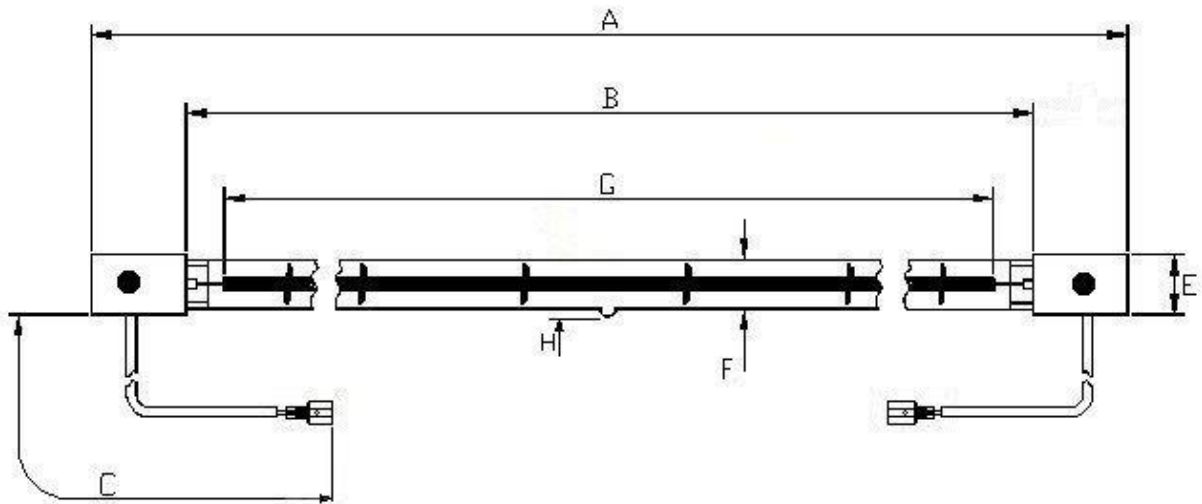

Victory Lighting Product Data Specification

Product Code: 6424157A
Issue No: 2
Issue Date: 14 December 2011

Dimensions

| | | | |
|---|-------|---|---------|
| A | 353±2 | E | |
| B | | F | 12.0 |
| C | 650±5 | G | 280 Nom |
| D | | H | 5 Max |

All dimensions in mm unless otherwise stated

Technical Data

| | | | |
|------------|--------------|------------------|------------|
| Volts | 240 | Colour Temp | |
| Watts | 1500 | Life | 5000 |
| Lumen/Watt | | Burning Position | Universal |
| Finish | Gold Coating | Leads | Double ins |
| Cap | Sk 15 | | |

| | | | |
|----------------------------|----------|----------|----------|
| Weight on own: (Kg) | | | |
| Weight in box: (Kg) | | | |
| Inner Box Code: | | | |
| | l | w | d |
| Inner Box: (cm) | | | |