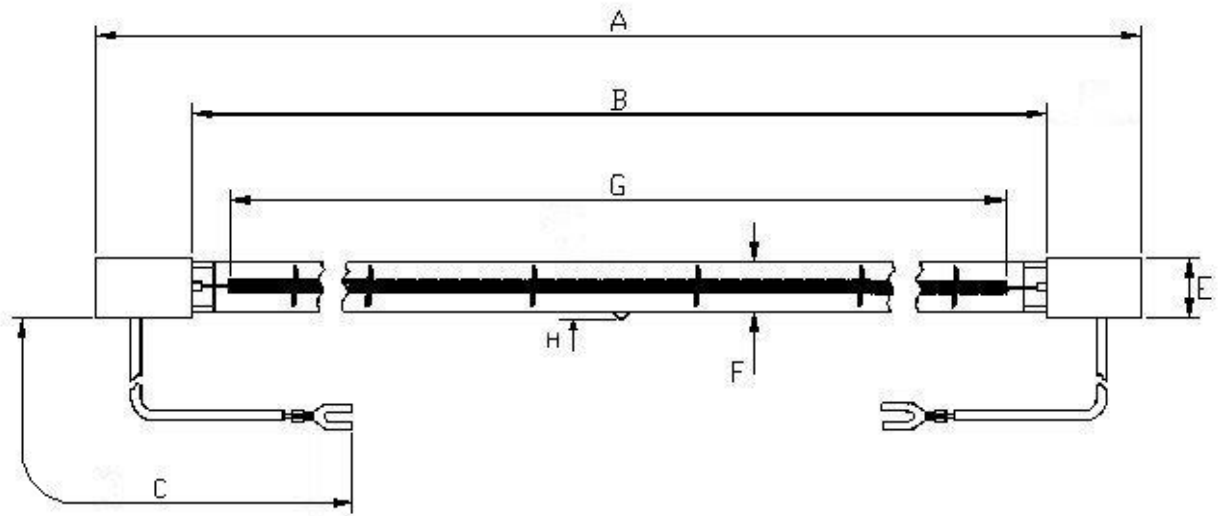

Victory Lighting Product Data Specification

Product Code: 64241571
Issue No: 5
Issue Date: 21 January 2008

Dimensions

A	353±2	E	15
B	313±2	F	12
C	230±5	G	280 Nom
		H	5 Max

All dimensions in mm unless otherwise stated

Technical Data

Volts	240	Colour Temp	
Watts	1500	Life	5000
Lumen/Watt		Burning Position	Horizontal
Finish	Gold Coating	Leads	Double ins
Cap	Sk 15		

Lead: Double insulated with M4 fork terminals.

Weight on own: (Kg)

Weight in box: (Kg)

Inner Box Code: 205386

	L	W	D
Inner Box: (cm)	39	4.4	4.4

240v 1500w Glare Reduction Lamp	Authorised By
---------------------------------	---------------