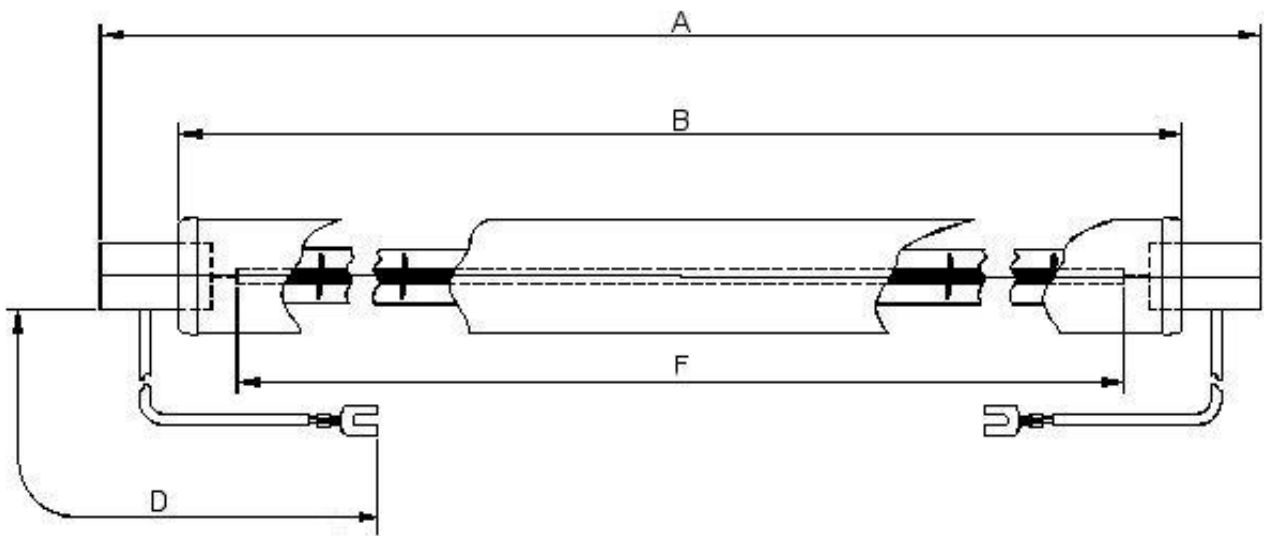

Victory Lighting Product Data Specification

Product Code: 64241530
Issue No: 6
Issue Date: 13 September 2006

Dimensions

A	346±2	D	230±5
B	306 nom	F	270 Nom

All dimensions in mm unless otherwise stated

Technical Data

Volts	240	Colour Temp	n.a
Watts	1500	Life	5000
Finish	Ruby jacket	Burning Position	Horizontal
Cap	Sk15		

Leads: PTFE insulated with silicon impregnated glass fibre sleeve, M4 fork terminal.

Ruby quartz jacket.

Weight on own: (Kg) 0.104

Weight in box: (Kg) 0.16

Inner Box Code: 205386

	L	W	D
Inner Box: (cm)	39	4.4	4.4

240V 1500W Ruby Jacket IR Lamp	Authorised By
--------------------------------	---------------