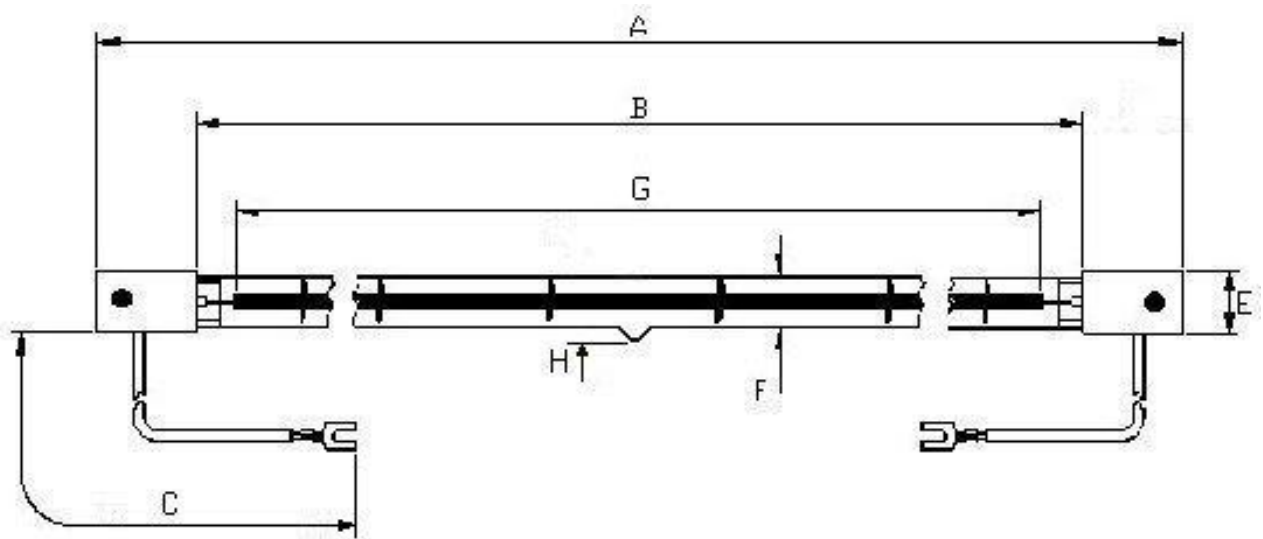

Victory Lighting Product Data Specification

Product Code: 64241505
Issue No: 1
Issue Date: 18 January 2010

Dimensions

A	346±2	F	10.5
B	306 nom	G	270 nom
C	230±5	H	5 Max

All dimensions in mm unless otherwise stated

Technical Data

Volts	240	Colour Temp K	1800
Watts	1500	Life hrs	5000
Finish	Frosted	Burning Position	Horizontal
Cap	SK15		

Cap: Flexi ceramic.

Lead: PTFE insulated with silicon impregnated glass fibre sleeve with M4 fork terminal.

Weight on own: (Kg)

Weight in box: (Kg)

Inner Box Code:

L W D

Inner Box: (cm)

240v 1500w Frosted NDA Lamp	Authorised By
-----------------------------	---------------