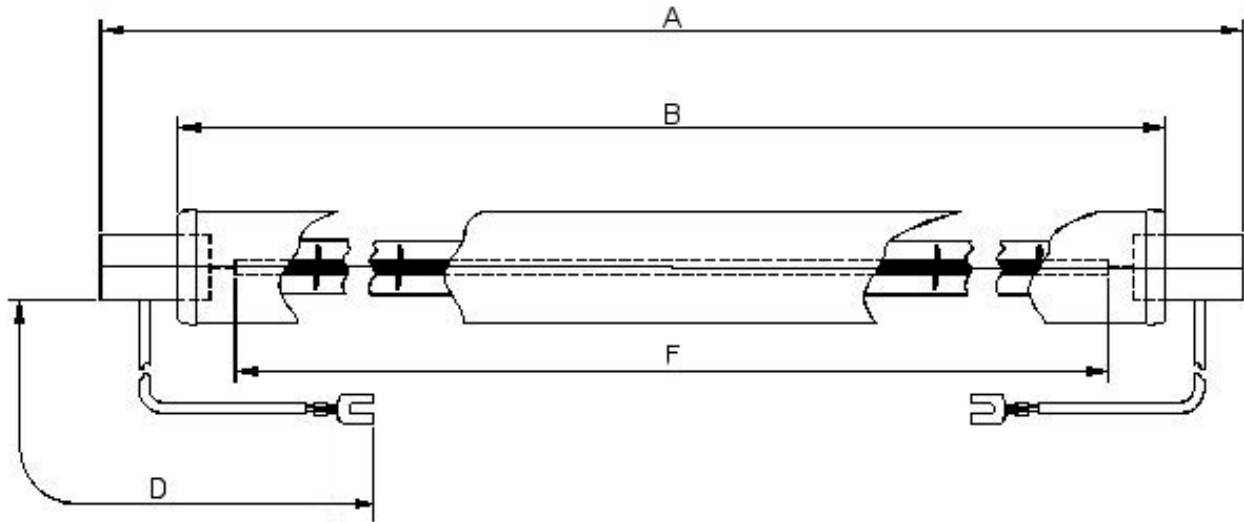

Victory Lighting Product Data Specification

Product Code: 64241034
Issue No: 6
Issue Date: 25 April 2005

Dimensions

A	526±2		
B	486±2	F	460 Nom
D	230±5		

All dimensions in mm unless otherwise stated

Technical Data

Volts	240		
Watts	1000	Life	5000
Lumen/Watt	6	Burning Position	Universal
Finish	Ruby jacket	Leads	Double ins
Cap	Sk15		

Peak wavelength 1100 nm

Weight on own: (Kg)

Weight in box: (Kg)

Inner Box Code: 205387

	L	W	D
Inner Box: (cm)	57.3	4.4	4.4

240V 1000W Ruby jacket IR Lamp	Authorised By
--------------------------------	---------------