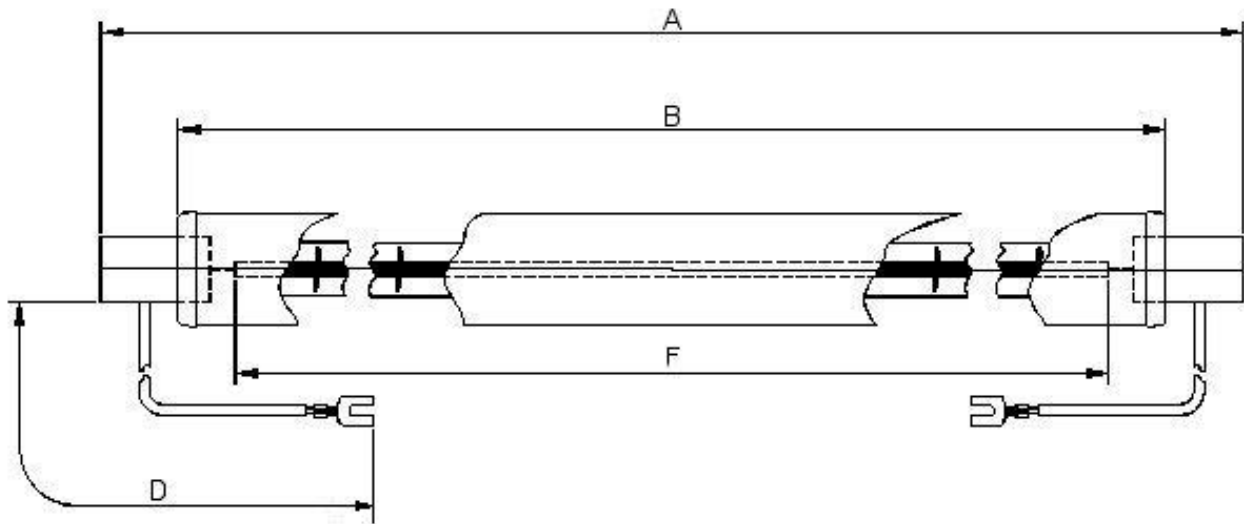

Victory Lighting Product Data Specification

Product Code: 64241030
Issue No: 5
Issue Date: 31 July 2007

Dimensions

A	346±2	D	230±5
B	306	F	270 Nom

All dimensions in mm unless otherwise stated

Technical Data

Volts	240	Cap	Sk15
Watts	1000	Life	5000
Finish	Ruby jacket	Burning Position	Horizontal

Leads: PTFE insulated with silicon impregnated glass fibre sleeve, M4 fork termination.

Ruby Quartz jacket 19 Diameter

Weight on own: (Kg)

Weight in box: (Kg)

Inner Box Code: 205386

	L	W	D
Inner Box: (cm)	39	4.4	4.4

240V 1000W Ruby jacket IR Lamp	Authorised By
--------------------------------	---------------